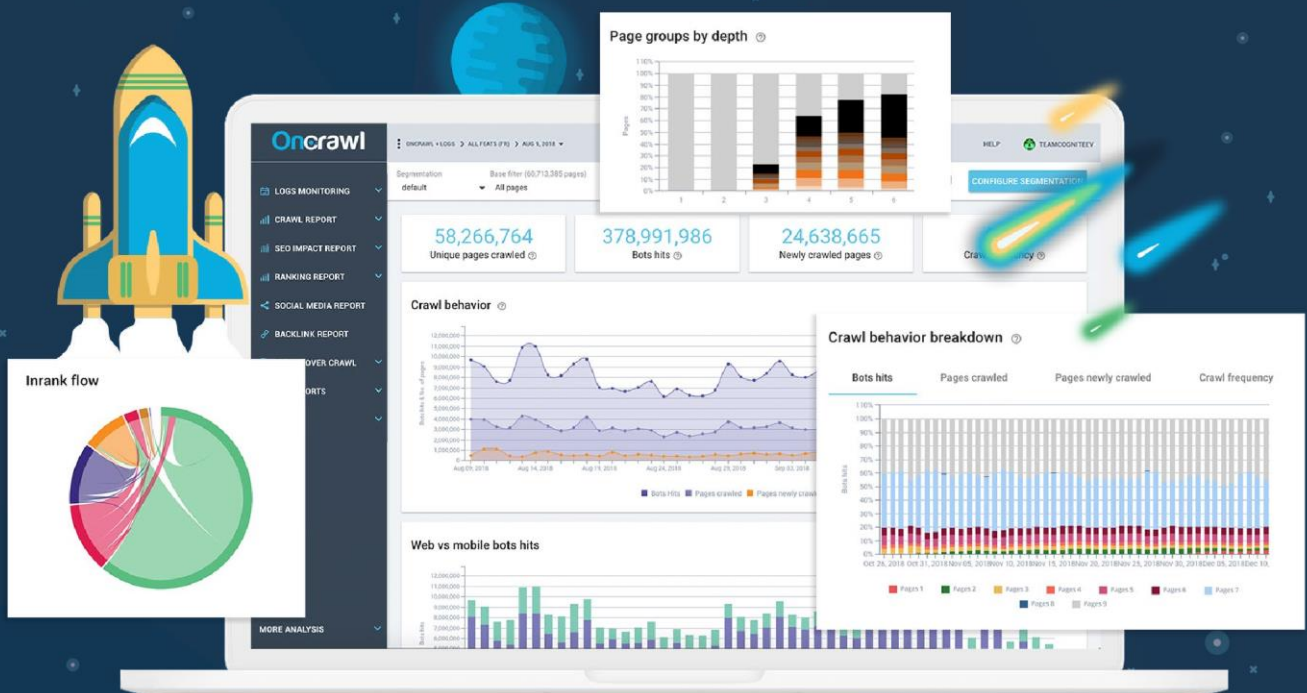

Oncrawl

Make smarter SEO decisions

The Technical SEO platform that helps you open Google's blackbox

ONCRAWL SEO CRAWLER

SEO crawler for **enterprise audits** and daily monitoring.
Increase your **organic traffic** and **site revenues** with reliable data.

ONCRAWL LOG ANALYZER

Log file analysis for **bot monitoring** and **crawl budget optimization**. Detect **site health issues** and improve your crawl frequency.

Monitor crawl activity in real-time and understand how bots **crawl your website** on a daily basis. See whether important pages are included and don't wait for Google Search Console alerts. Monitor visits from search engines and users on strategic groups of pages and improve website's health and **technical performance**.

ONCRAWL DATA3

Expand your analysis with **seamless connections** to additional datasets.
Analyze your **SEO strategy** based on data on backlinks, SEO traffic, rankings, and custom datasets from your CRM, monitoring solution, or any other source.

Take advantage of our growing number of connections with **third party datasets** to get the **perfect in-depth analysis** of your website. OnCrawl currently integrates tools such as Google Analytics, Google Data Studio, Google Search Console, Majestic, Adobe and AT Internet.